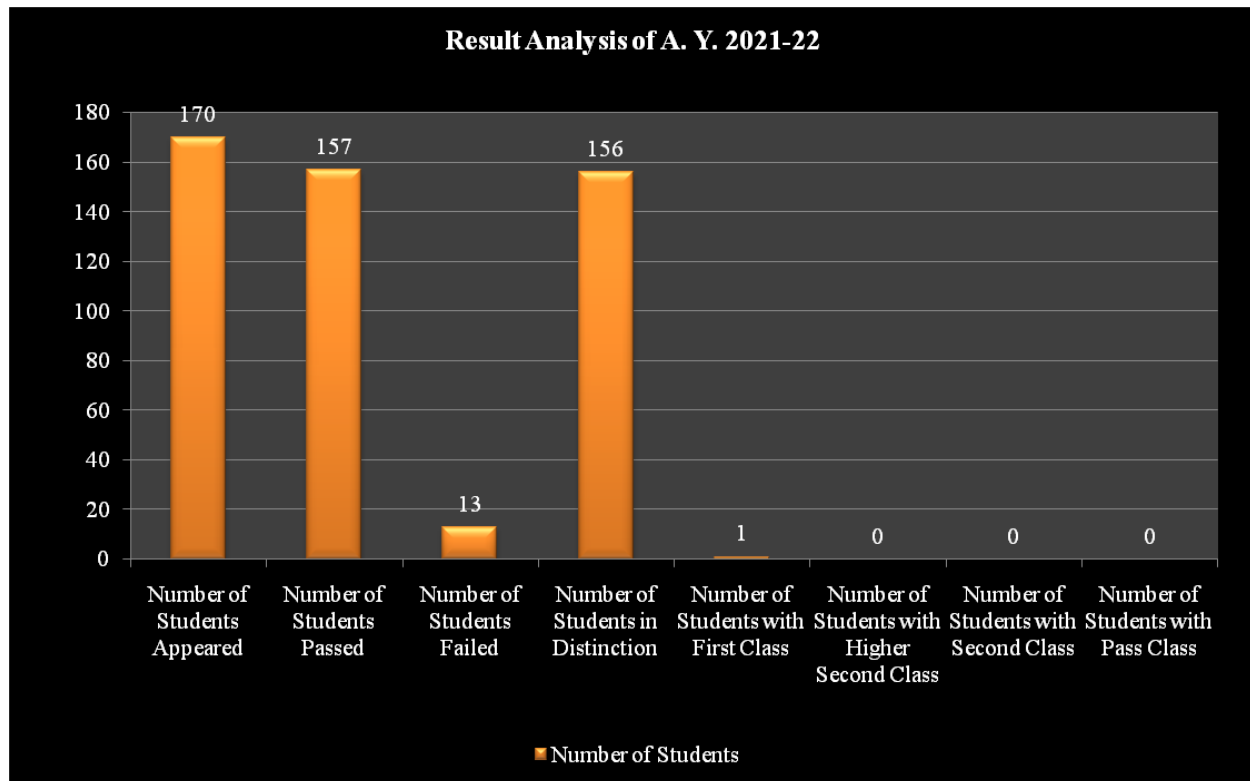

Matoshri College of Engineering & Research Centre, Nashik

Department of Civil Engineering

Result Analysis of Outgoing Students

List of Top 10 Rankers

Class Rank	Name of the student	CGPA	Class
1	CHAUDHARI JAYDEEP NARHARI	9.71	First Class with Distinction
2	PEKHALE BHAGYASHREE SURYABHAN	9.51	First Class with Distinction
3	BODKE MANIK SHIVAJI	9.3	First Class with Distinction
4	PANKAJ VIJAY PATIL	9.23	First Class with Distinction
5	SHINDE GAYATRI GOKUL	9.19	First Class with Distinction